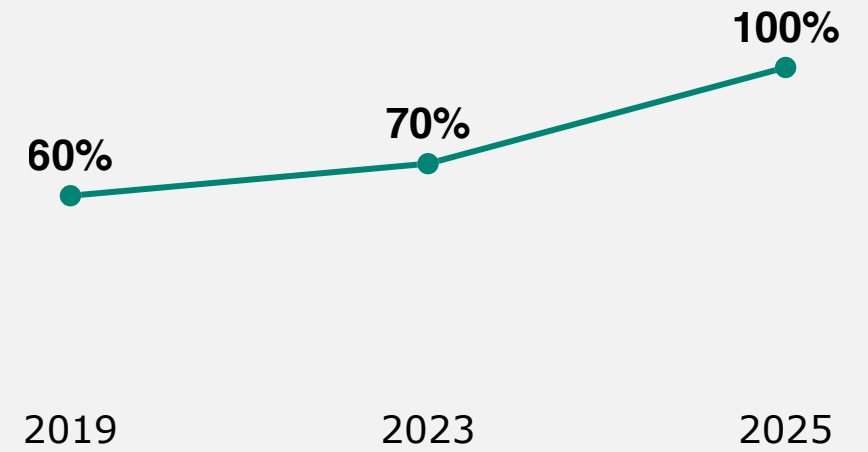

Our Sustainability journey

Our carbon fee

\$15 a ton
carbon tax levied
across business units

> 10 million
MWh of renewable energy

1.3 million
metric tons carbon removal

**Carbon
negative**

**Accelerate
renewable energy**

Technology investment

Purchasing renewables

Renewable Energy Targets

2.4 GW

17 Contracts

3 Continents

Our commitments

Carbon negative
by 2030