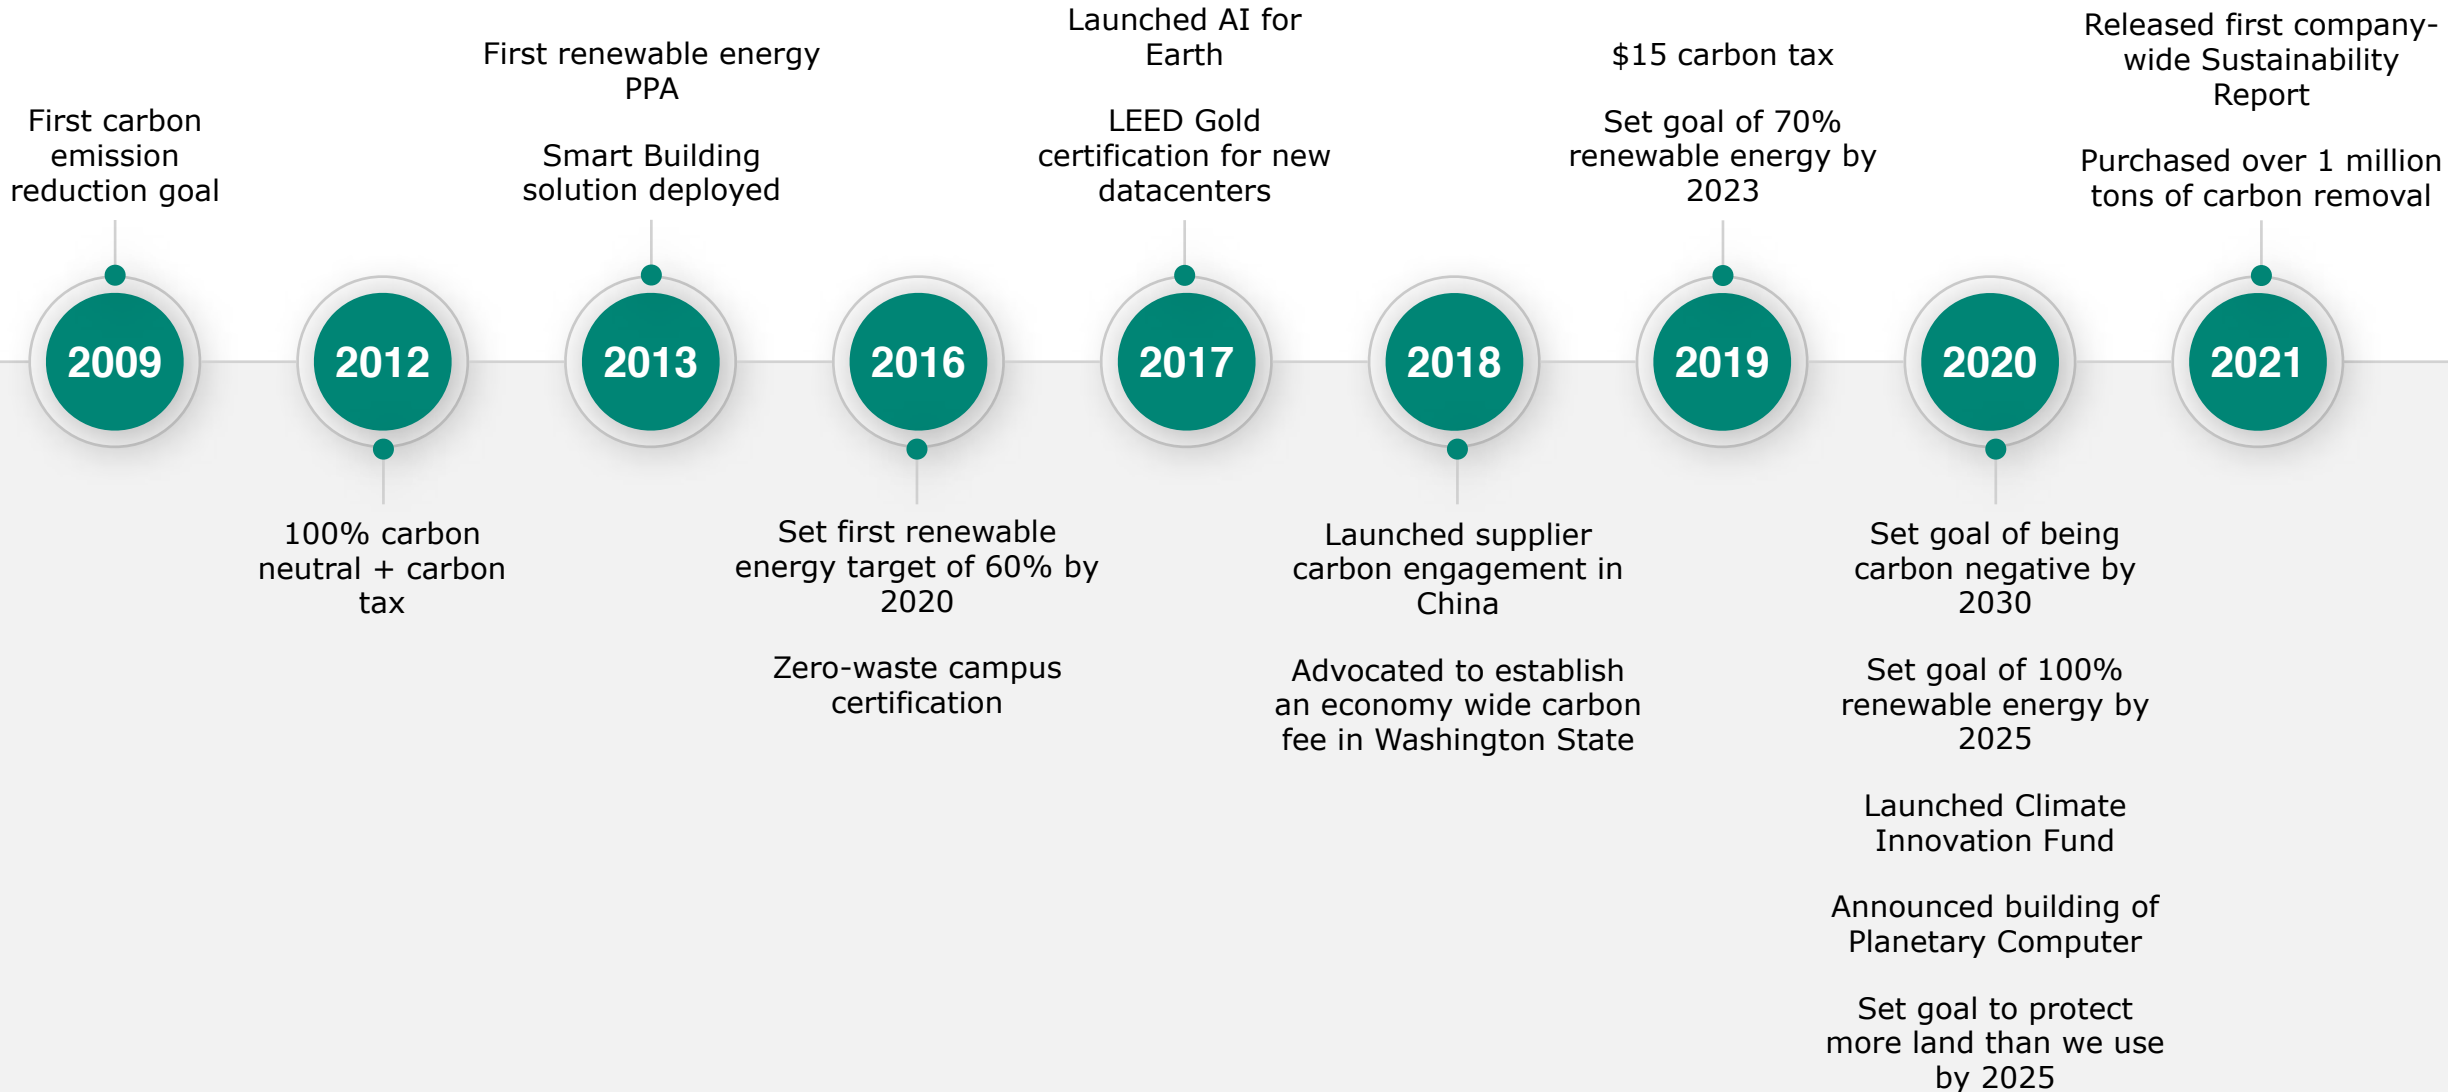

Source: Sentinel-5P satellite data processed by Descartes Labs

“At a time when many are calling attention to the role technology plays in society, our mission remains constant.

It grounds us in the enormous opportunity and responsibility we have to ensure that the technology we create always benefits everyone on the planet, including the planet itself.”
- Satya Nadella

Our Sustainability journey

Our carbon fee

\$15 a ton
carbon tax levied
across business units

> 10 million
MWh of renewable energy

1.3 million
metric tons carbon removal

**Carbon
negative**

**Accelerate
renewable energy**