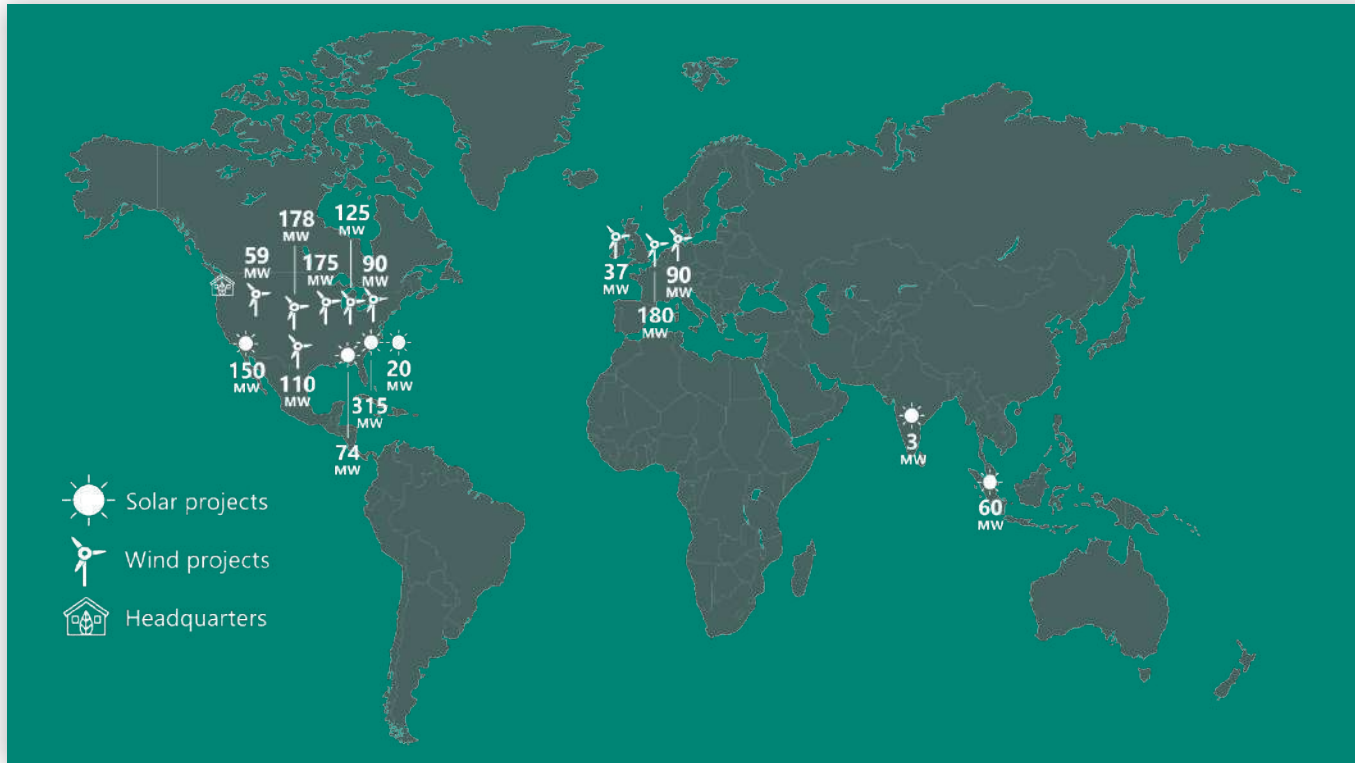

Purchasing renewables