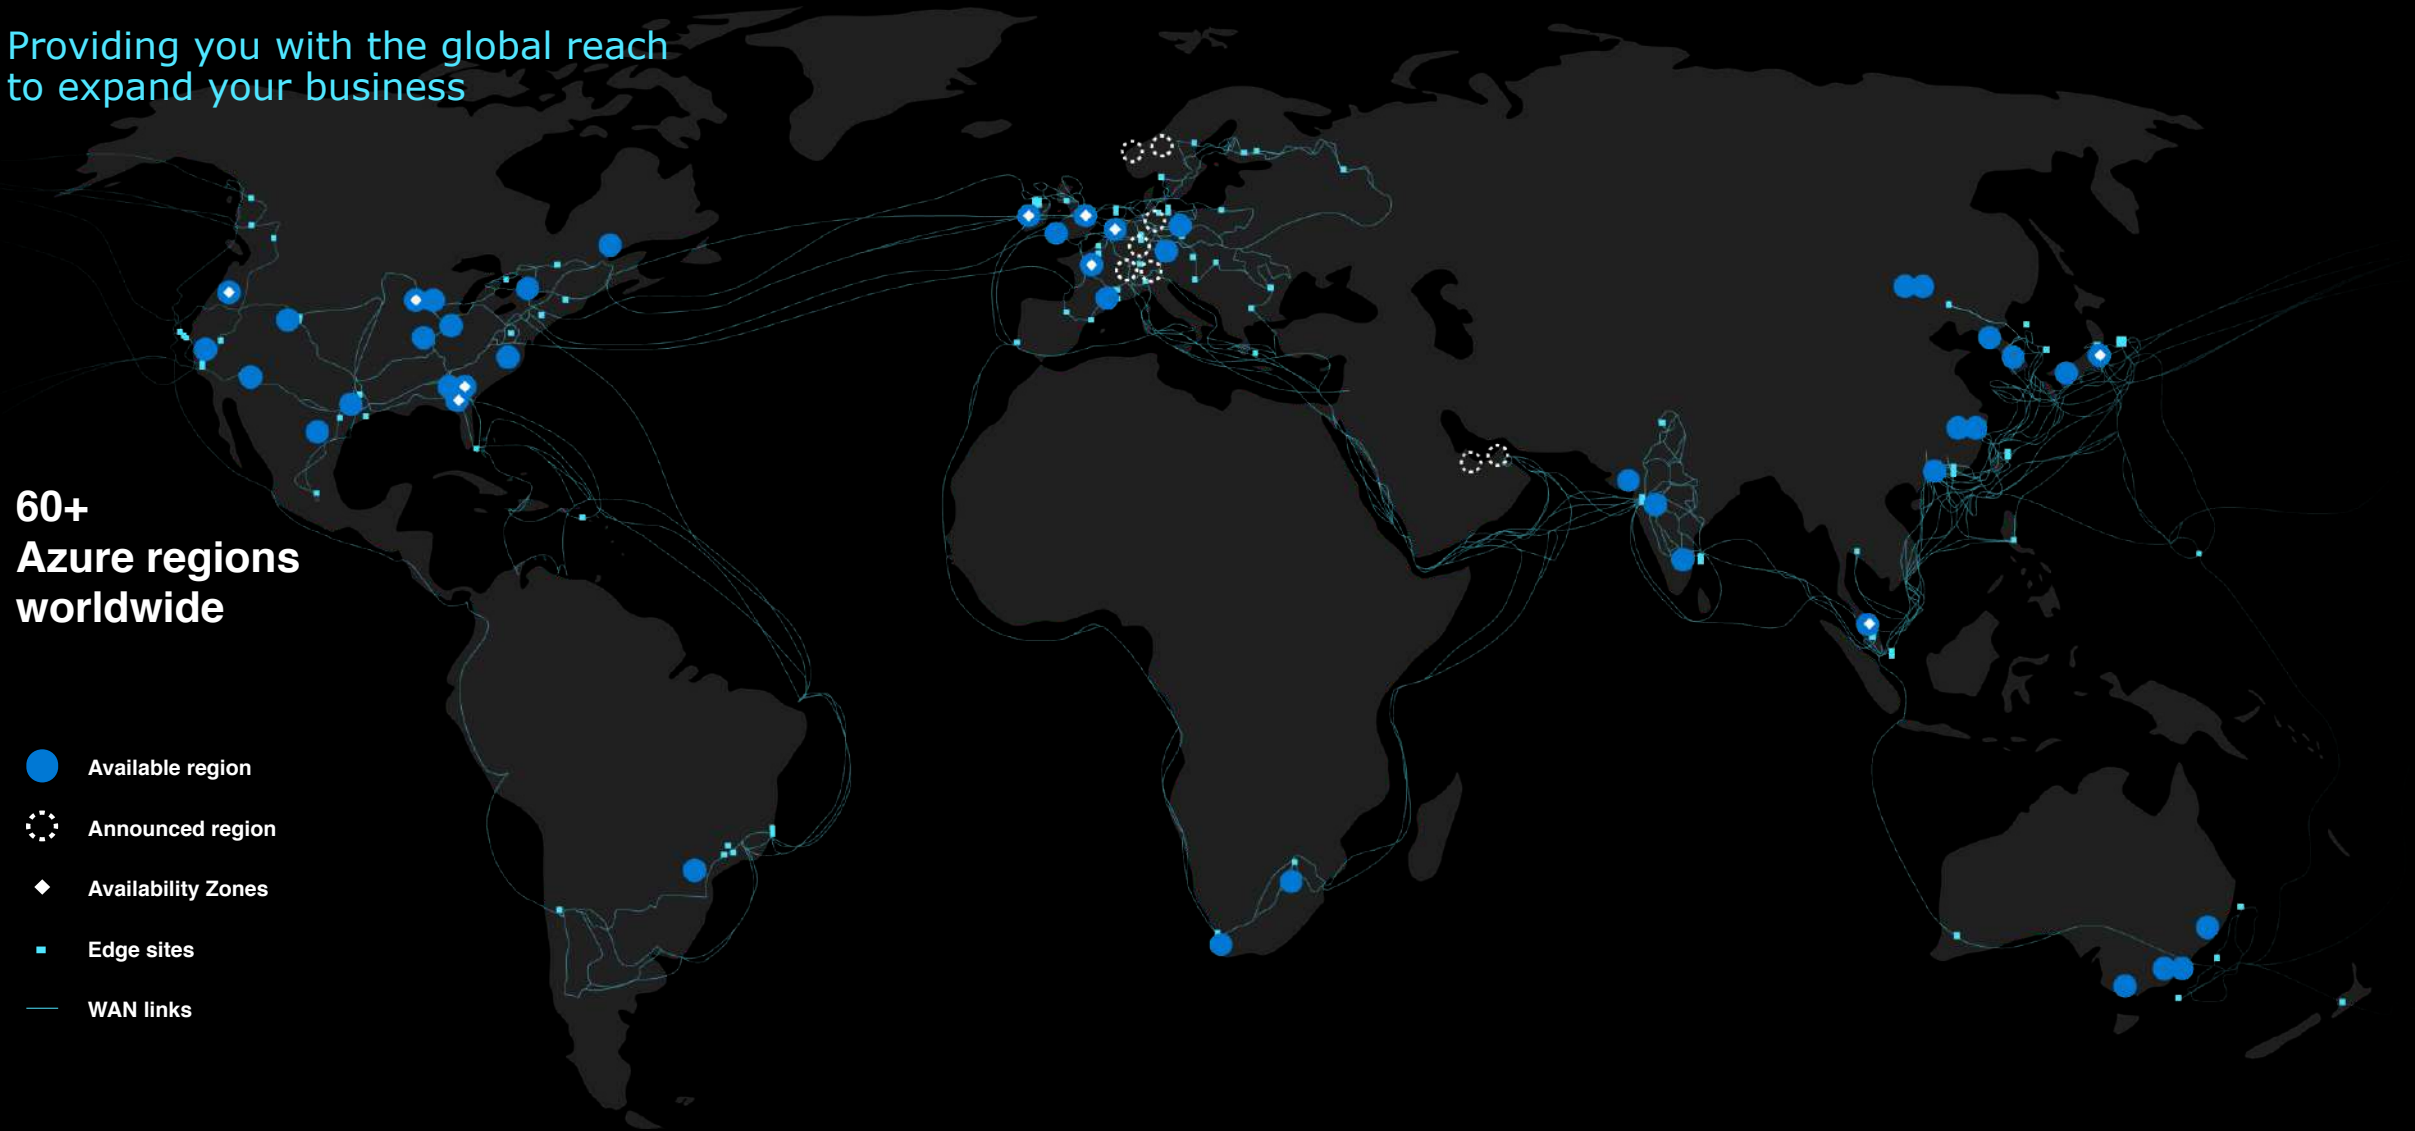

Azure geographies

Providing you with the global reach to expand your business

60+
Azure regions
worldwide

- Available region
- Announced region
- Availability Zones
- Edge sites
- WAN links