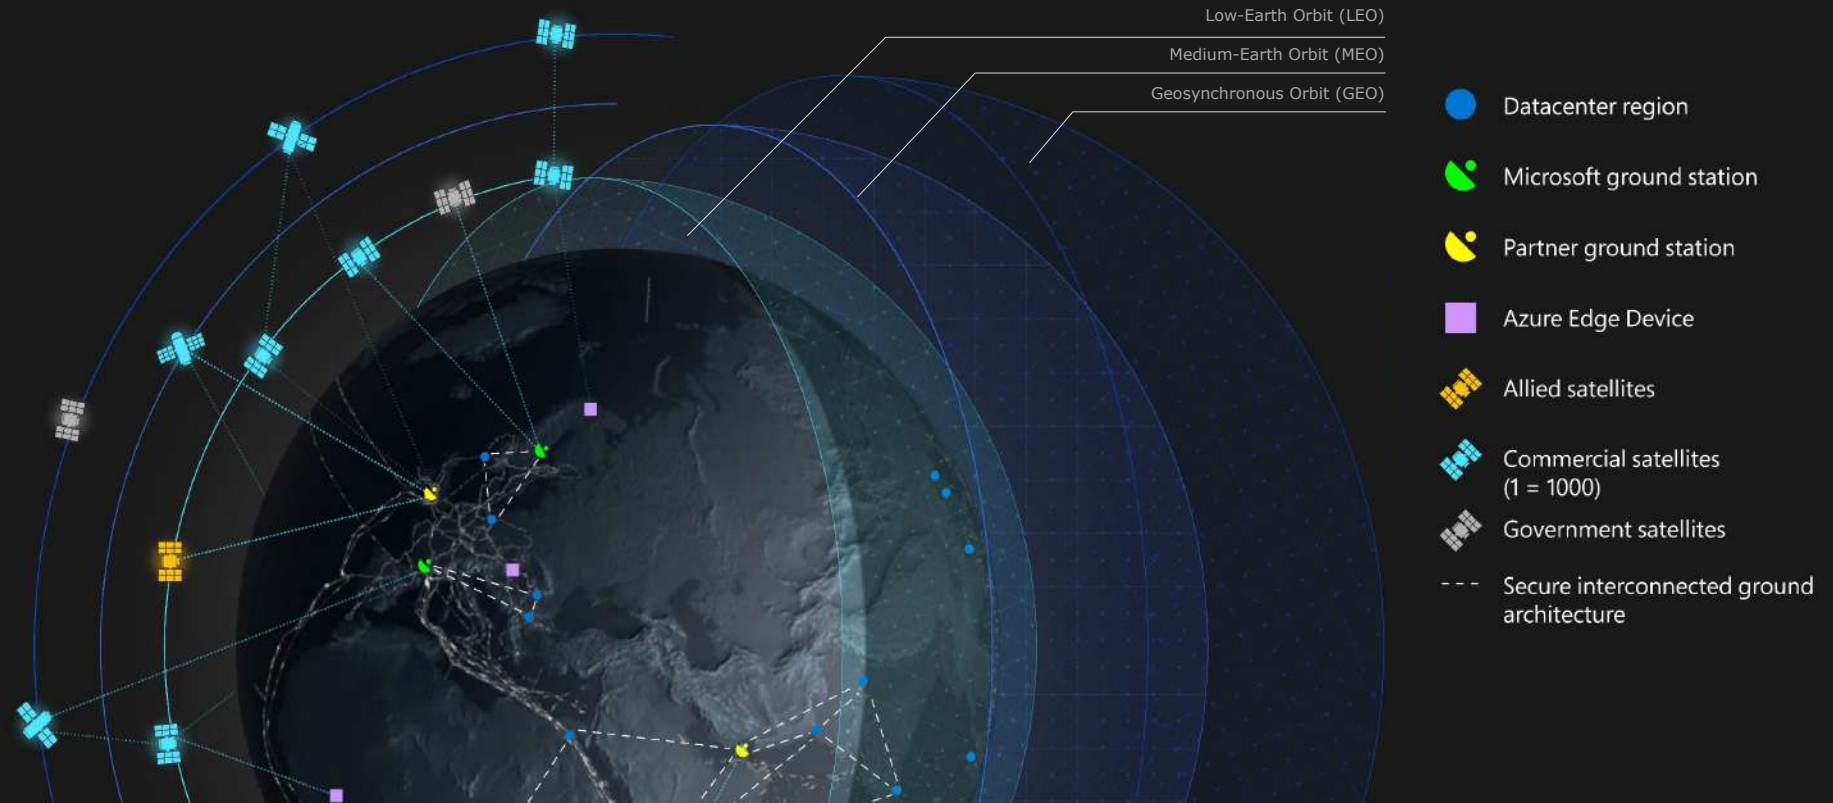

Microsoft Cloud and Sustainability

Christopher Frenning
Data Center Strategy Lead, Microsoft Norway

@chrfrenning

Azure geographies

Providing you with the global reach to expand your business

60+
Azure regions
worldwide

- Available region
- Announced region
- ◆ Availability Zones
- Edge sites
- WAN links

Project Natick

Azure Modular Data Center

Azure Space

Microsoft innovation + a space partnership ecosystem to provide advanced, secure, and resilient capabilities

GLOBAL CONNECTIVITY

Enable command, control, and data downlink of satellites through Azure and connect our global data centers and edge devices via satellite and 5G.

Connect anyone's data, from anywhere in the world, at any security level, into our clouds.

GEOSPATIAL ANALYTICS

Develop an ecosystem that integrates large-scale geospatial and space data, synthetics, AI/ML, and visualization to enable analytics anywhere.

Turning data into knowledge and insights.