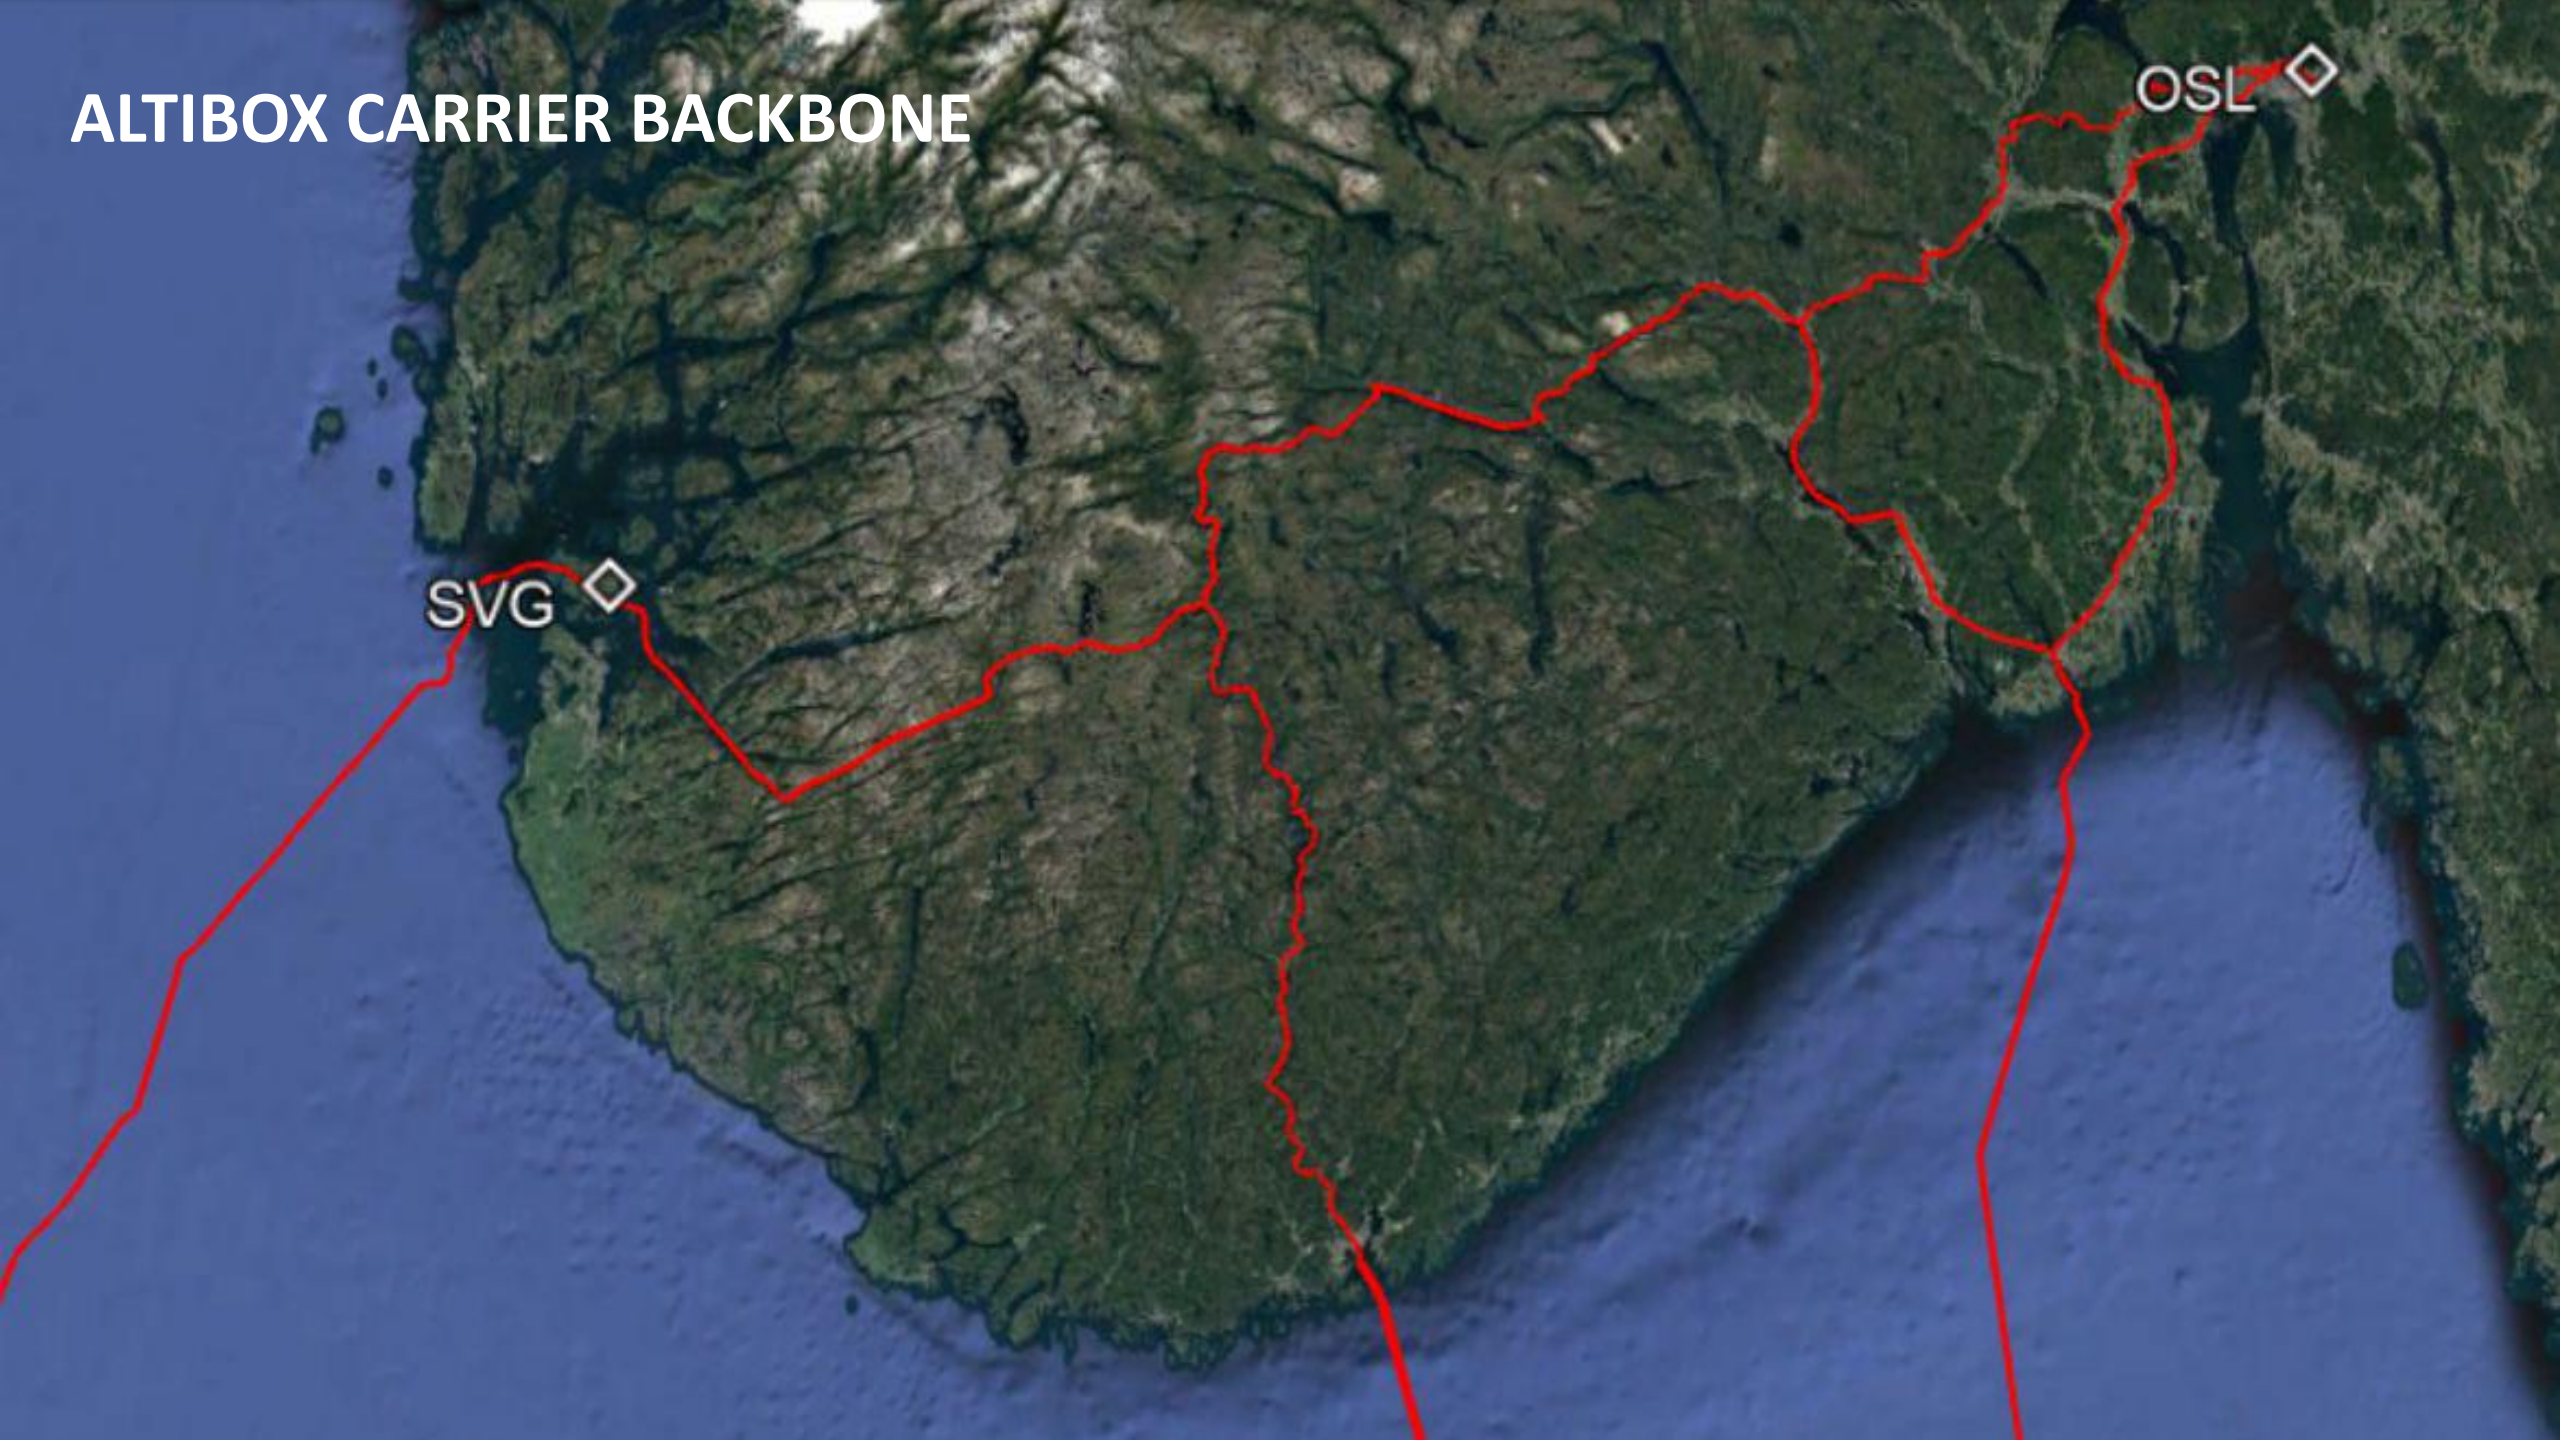

ALTIBOX CARRIER BACKBONE