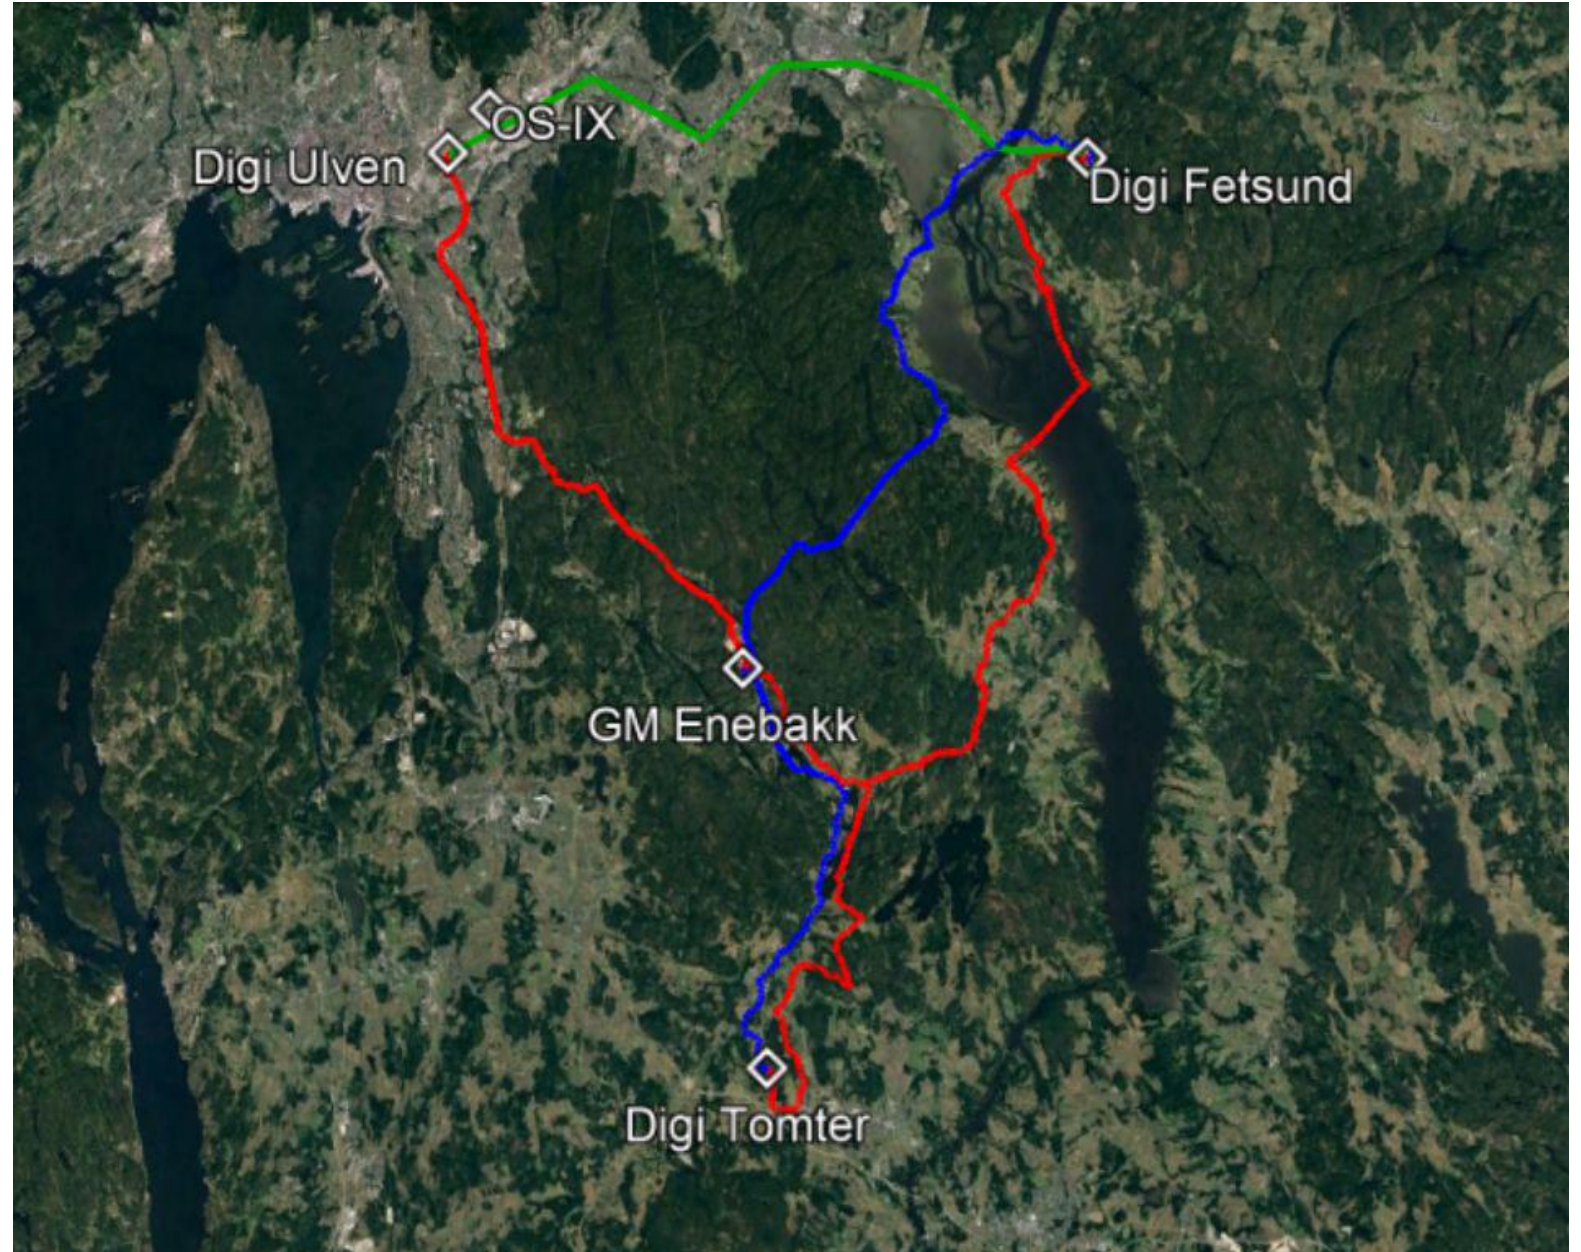

OSLO METRO

- Connecting all major PoPs in Oslo
- New build
- Diversity
- 2 – 4 entries at each sites